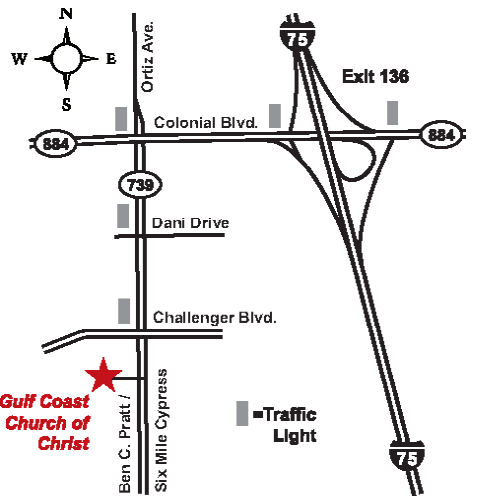

SOUTHWEST FLORIDA HAMFEST!

Fort Myers, Florida
January 15-16, 2016

For information:
SWFLHAMFEST.INFO

2016 SOUTHWEST FLORIDA HAMFEST

ARRL Southern Florida Section Convention • January 15-16, 2016

Gulf Coast Church of Christ at 9550 Six Mile Cypress Parkway • Fort Myers, FL

Just off of I-75, Exit 136. Talk-In Repeater: 147.345 (136.5 Tone)

FREE PARKING • Handicap Parking Available • \$2,000 IN PRIZES!

Friday, January 15: Setup at 8 AM • Gates Open from Noon-5 PM

Saturday, January 16: Setup at 6 AM • Gates Open from 8 AM-3 PM